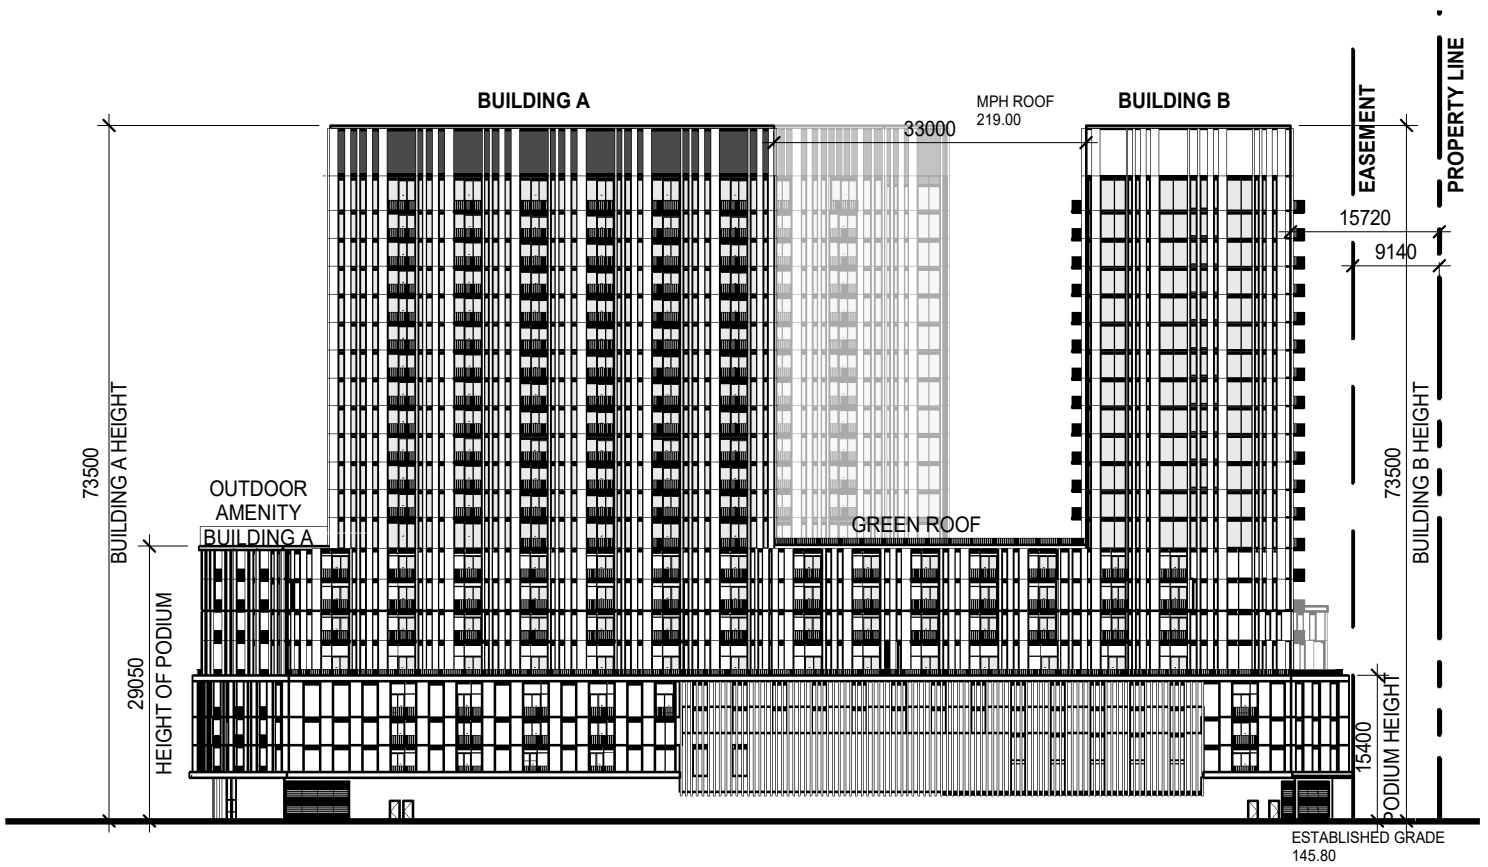

5 Capri Road

North Elevation

Toronto, ON

Scale 1:800

Project No. 17049

23 August 2023

**BDP.**  
**Quadrangle**

Quadrangle Architects Limited  
The Well, 8 Spadina Avenue, Suite 2100, Toronto, ON M5V 0S8  
t 416 598 1240 www.bdpquadrangle.com

5 Capri Road

West Elevation

**BDP.**  
**Quadrangle**

Toronto, ON

Scale 1:800

Project No. 17049

23 August 2023

Quadrangle Architects Limited  
The Well, 8 Spadina Avenue, Suite 2100, Toronto, ON M5V 0S8  
t 416 598 1240 www.bdpquadrangle.com